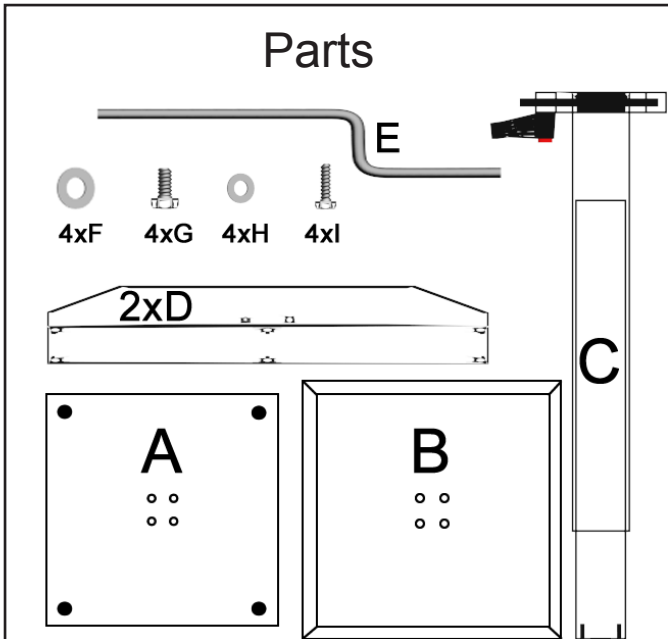

Easy Lift table®

easyliftable.com

TABLE LEAF

□ MAX 80x80 cm

○ MAX 80 cm

STATIC
MAX 50 KG

DYNAMIC
MAX 20 KG

1a: To Block -> Right CW
1b: To Release <- Left CCW

2: To Block or Release more, pull handle and turn in opposite direction, release, repeat step 1a or 1b

To Lift the Frame release the Block-Handle (1b), Turn the Lift-Handle Clockwise->Right. To shorten the Frame turn Counter Clockwise <-Left.