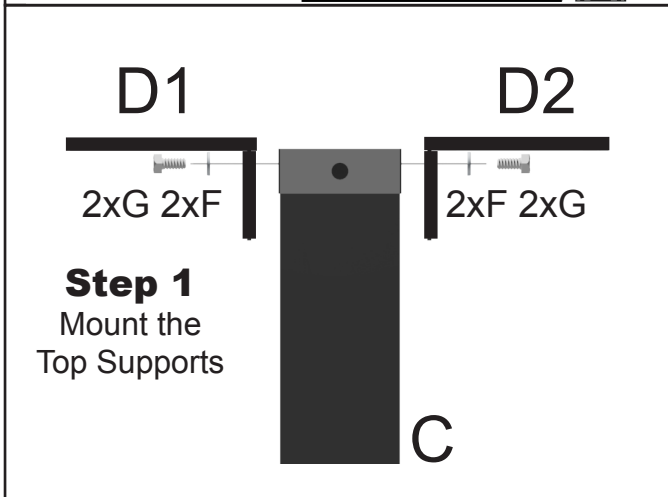

Easy Lift table®

easyliftable.com

TABLE LEAF

□ MAX 80x80 cm

○ MAX 80 cm

STATIC
MAX 50 KG

DYNAMIC
MAX 20 KG

1a: To Block -> Right CW
1b: To Release <- Left CCW

2: To Block or Release more, pull handle and turn in opposite direction, release, repeat step 1a or 1b

To Lift the Frame release the Block-Handle (1b), Turn the Lift-Handle Clockwise->Right. To shorten the Frame turn Counter Clockwise <-Left.