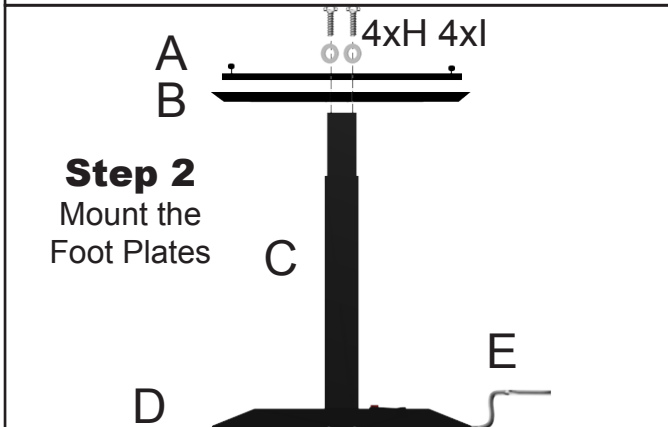

Easy Lift table®

easyliftable.com

TABLE LEAF

□ MAX 80x80 cm

○ MAX 80 cm

STATIC
MAX 50 KG

DYNAMIC
MAX 20 KG

1a: To Block -> Right CW
1b: To Release <- Left CCW

2: To Block or Release more, pull handle and turn in opposite direction, release, repeat step 1a or 1b

To Lift the Frame release the Block-Handle (1b), Turn the Lift-Handle Clockwise->Right. To shorten the Frame turn Counter Clockwise <-Left.